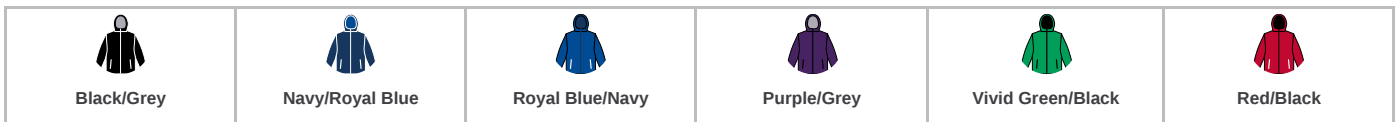

RS224B Result Core

Result Core Kids TX Performance Hooded Soft Shell Jacket

Sizes: **3-4 - 13-14**

Material: **Three layer bonded soft shell.**

Features

- 93% polyester/7% elastane outer layer.
- Waterproof 8000mm, windproof and breathable TPU membrane.
- Polyester micro fleece inner layer.
- Integral hood.
- Full length zip with chin guard and inner zip guard.
- Decorative hood and sleeve panelling.
- Two front pockets.
- Reflective detail to front and back.
- Open cuffs and hem.
- Drop hem.
- Cut out label.